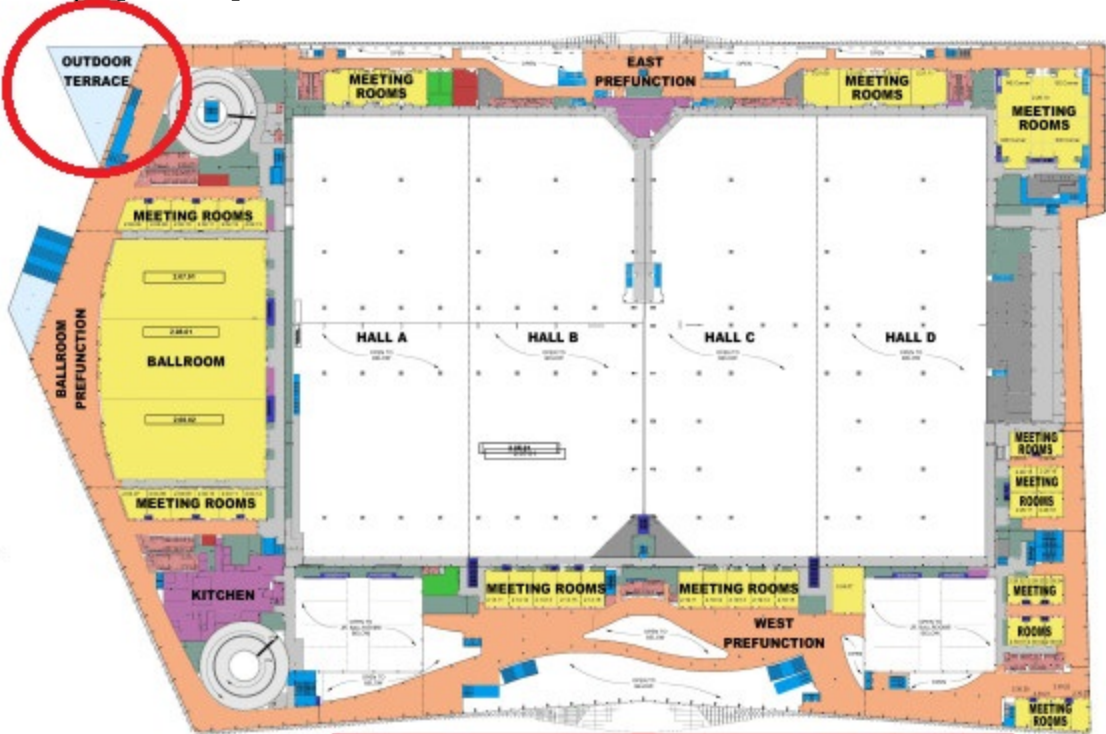

Level 2

Welcome Reception
Monday, 8pm to 10pm

Entrance to Registration and Welcome Reception